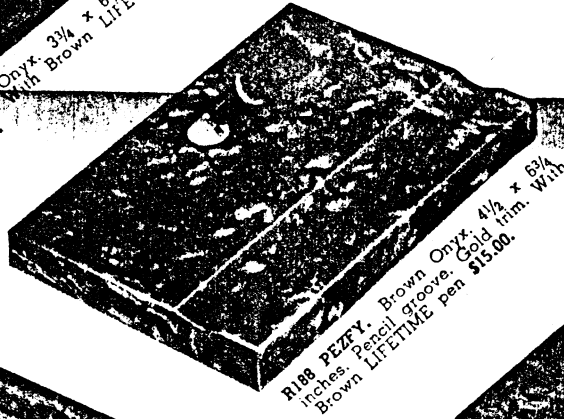

MAKE AN ENDURING IMPRESSION

— GIVE A SHEAFFER DRY-PROOF DESK SET

WHEN A GIFT IS GIVEN TO MARK A MILESTONE IN A BUSINESSMAN'S LIFE, IT IS ESSENTIAL THAT THE GIFT SHALL ENDURE. LIFETIME GIFTS ARE IDEAL; THEY ARE LIFETIME GUARANTEED.

All LIFETIME desk sets on this page also available with AUTOGRAPH LIFETIME pens for facsimile signature engraving (see page 8) at $8.00 additional per pen.